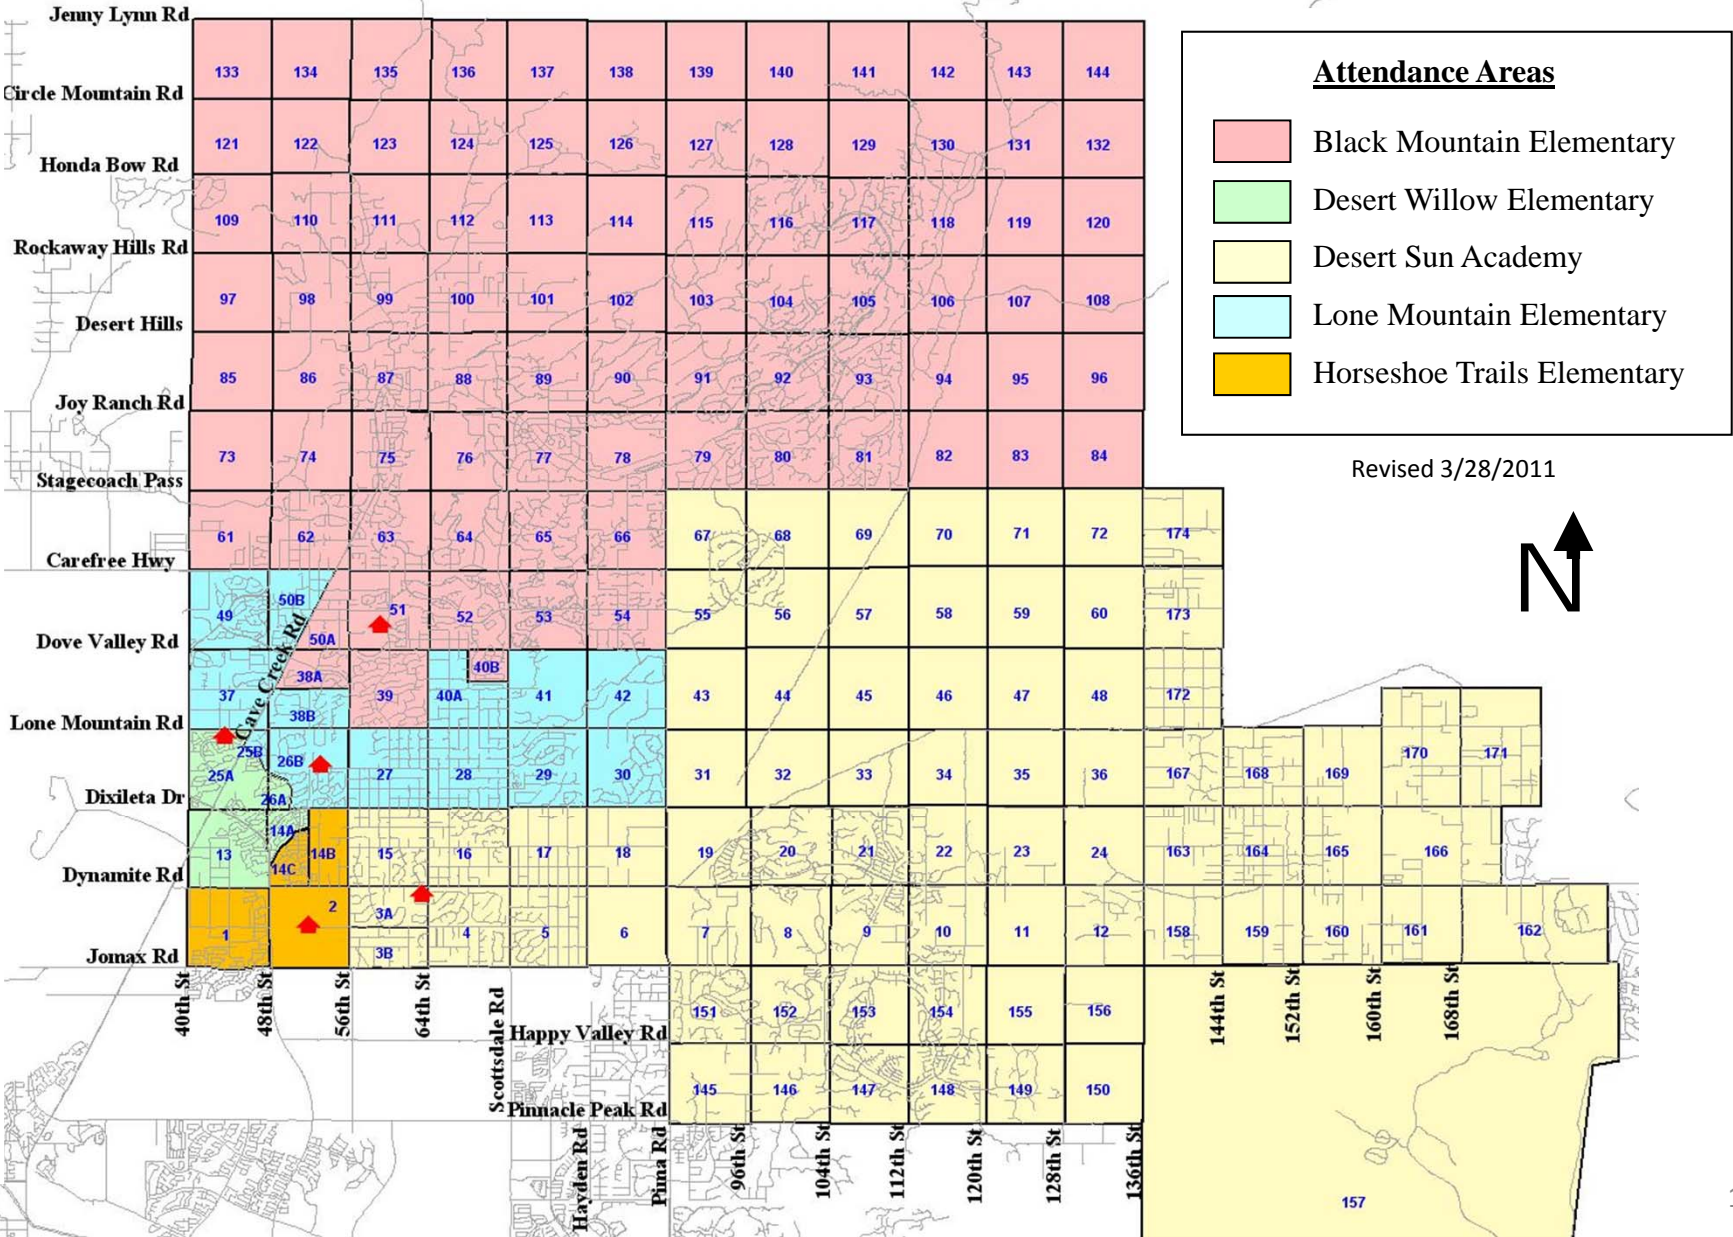

CAVE CREEK UNIFIED SCHOOL DISTRICT

Elementary School Attendance Areas

Cave Creek Unified School District

School Year 2010 - 2011

Legend

- School Location
- Freeway
- Major Street
- Canal-Water
- Railroad
- River
- Mountain

Middle & High School Boundaries

- Sonoran Trails Middle School
- Cactus Shadows High School

Elementary School Boundaries

- Black Mountain Elementary School
- Desert Sun Academy
- Desert Willow Elementary School
- Horseshoe Trails Elementary School
- Lone Mountain Elementary School