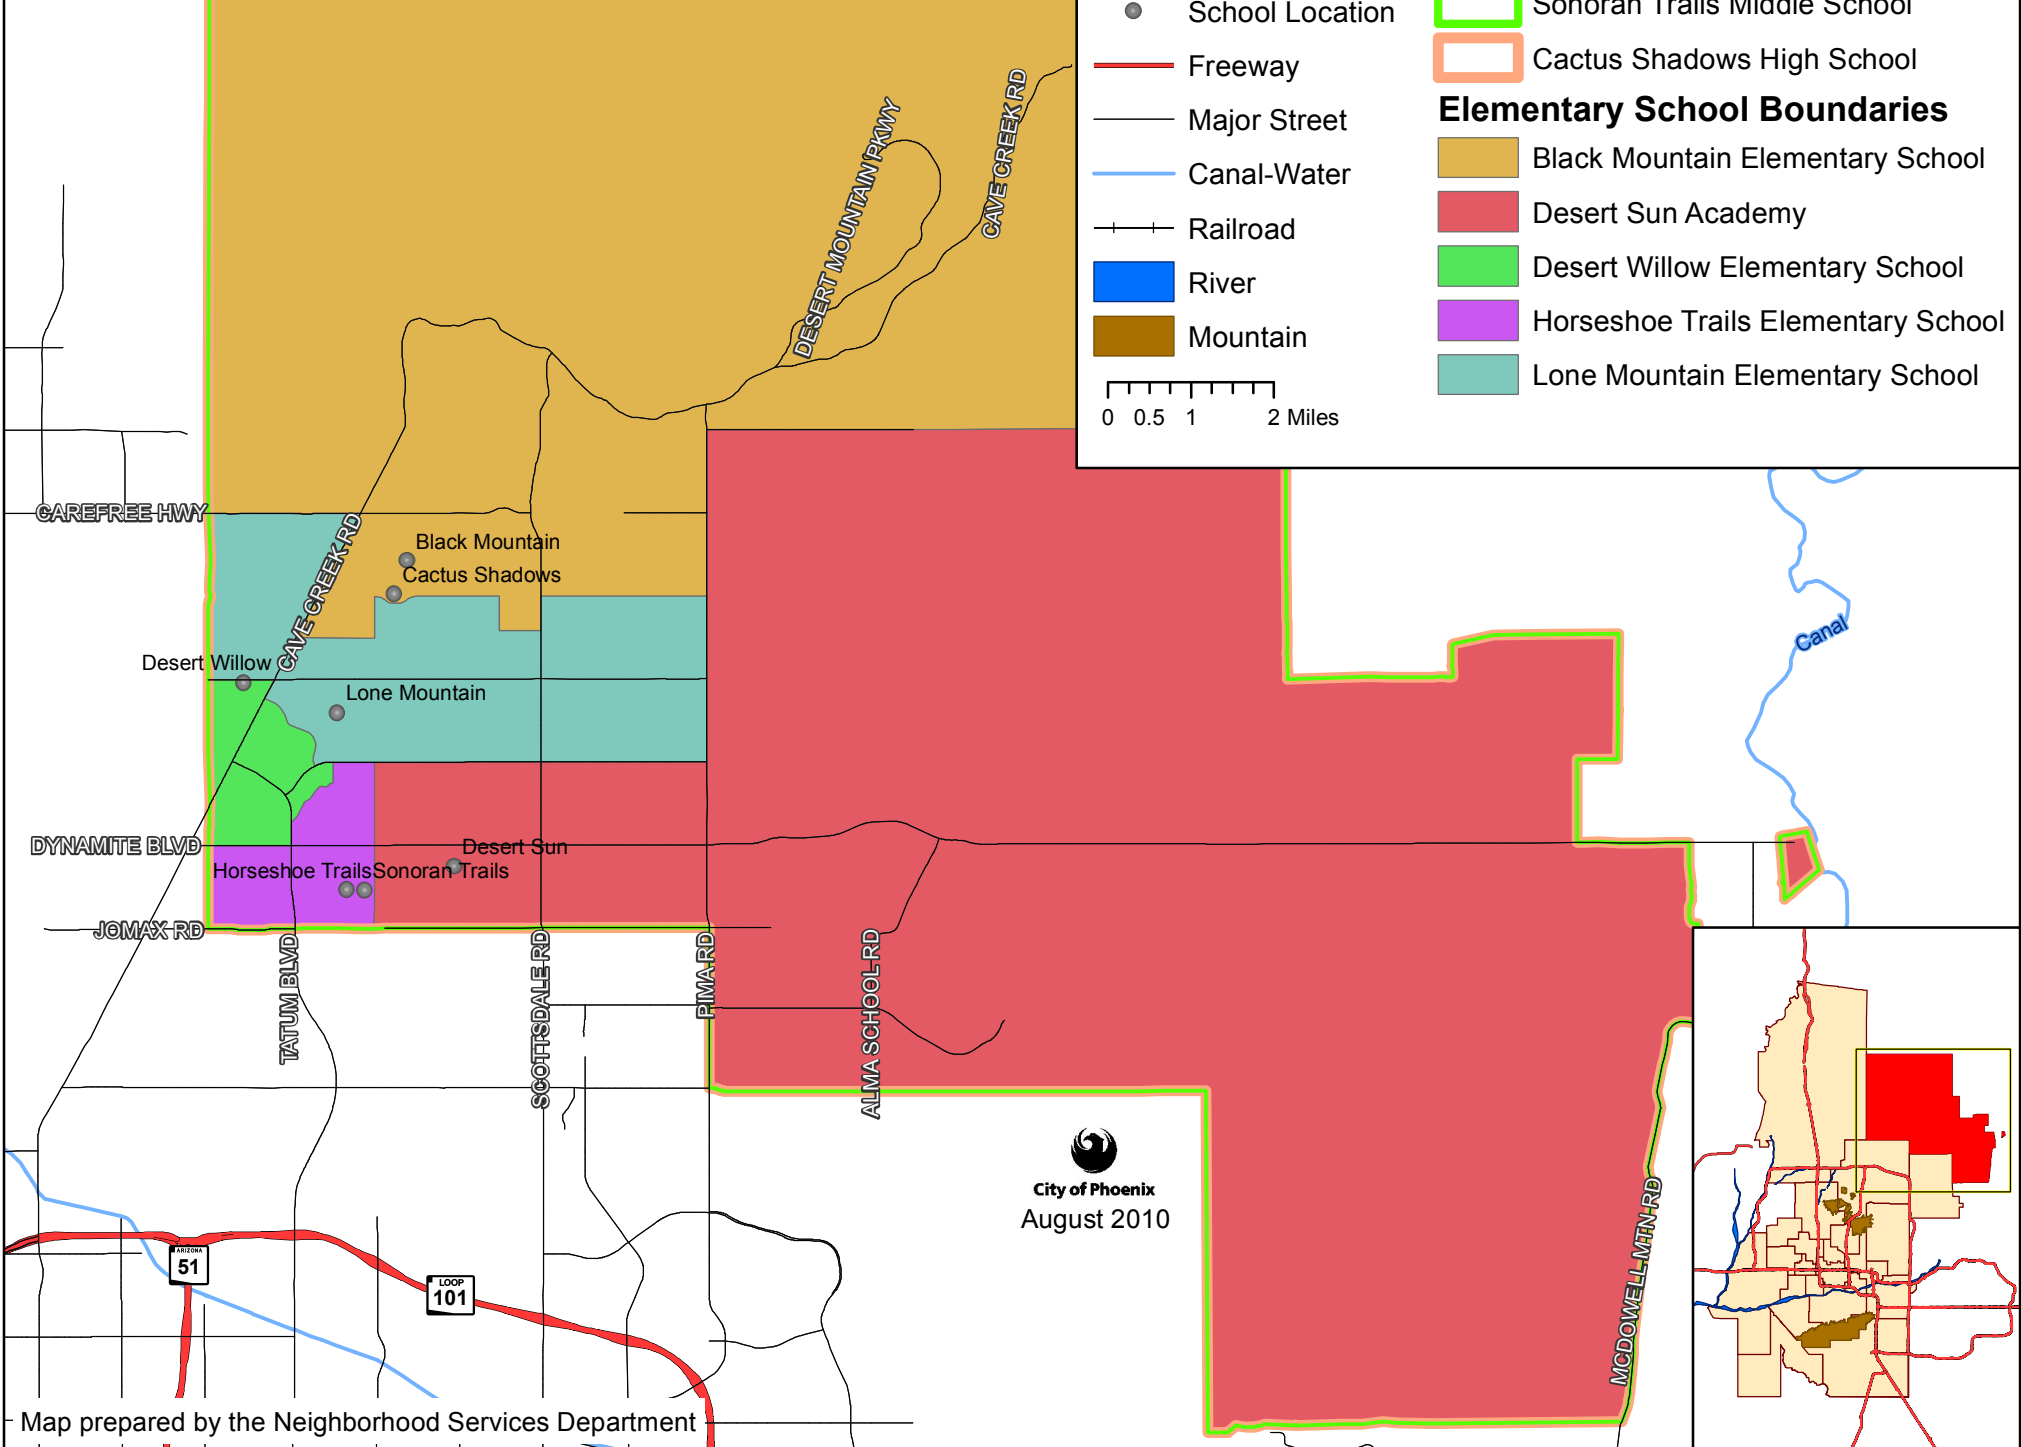

CAVE CREEK UNIFIED SCHOOL DISTRICT

Elementary School Attendance Areas

Cave Creek Unified School District

School Year 2010 - 2011

Legend

- School Location
- Freeway
- Major Street
- Canal-Water
- Railroad
- River
- Mountain

Middle & High School Boundaries

- Sonoran Trails Middle School
- Cactus Shadows High School

Elementary School Boundaries

- Black Mountain Elementary School
- Desert Sun Academy
- Desert Willow Elementary School
- Horseshoe Trails Elementary School
- Lone Mountain Elementary School